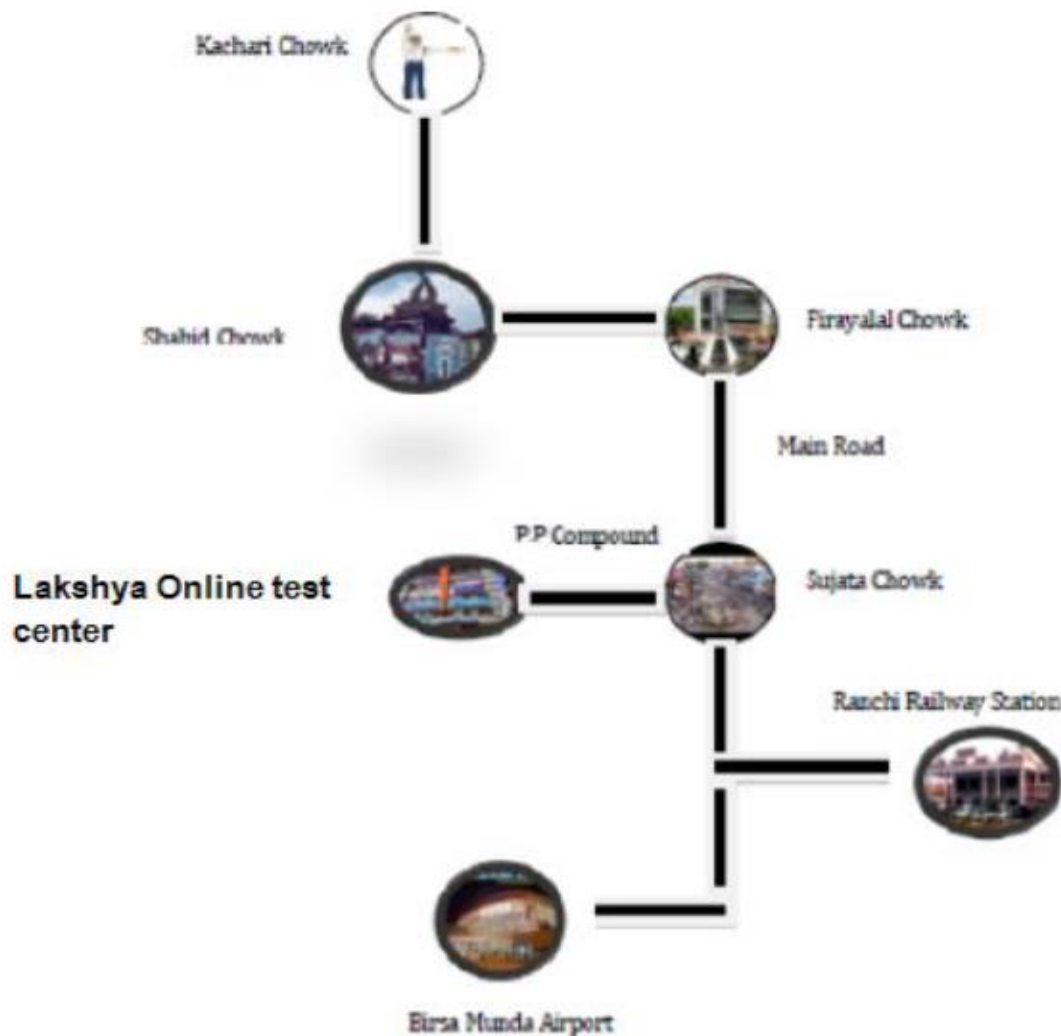

Ranchi, Jharkhand

Lakshya Online Test Center

2nd Floor, Sethi Corporate - 2, Beside UCO Bank, P.P Compound, Near Sujata Chowk
Ranchi, Jharkhand -834001

Route Direction

Lakshya Online Test Center - Located near Sujata Chowk P P Compound.

Reach Sujata Chowk on any vehicle walk 20 Meter on the way to PP compound Right side center is located.

Opposite VASAN EYE CARE UCO Bank is in ground Floor.

Distance from Railway Station is 2 K.M, Airport: 6 K.M.

From Government Bus Stand: 1 K.M, Katatoli Bus Stand: 3K.M.

DISTANCE FROM :

AIRPORT : 4 KM

RAILWAYSTATION : 1.5 KM

SARKARI BUS STOP : 1 KM